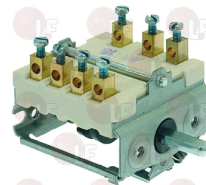

ROLLER GRILL A04005

1. **3057165 SELECTOR SWITCH 0-3 POSITIONS**
   contact capacity 16A 250V - max 150°C
   D-shaft $\varnothing$ 6x4.6 mm
   for Bread toaster electric (ROLLER GRILL) CT540
   for Toaster electric (ROLLER GRILL) BAR100
   BAR106 - BAR200 - BAR206 - RST127 - RST128
   RST227