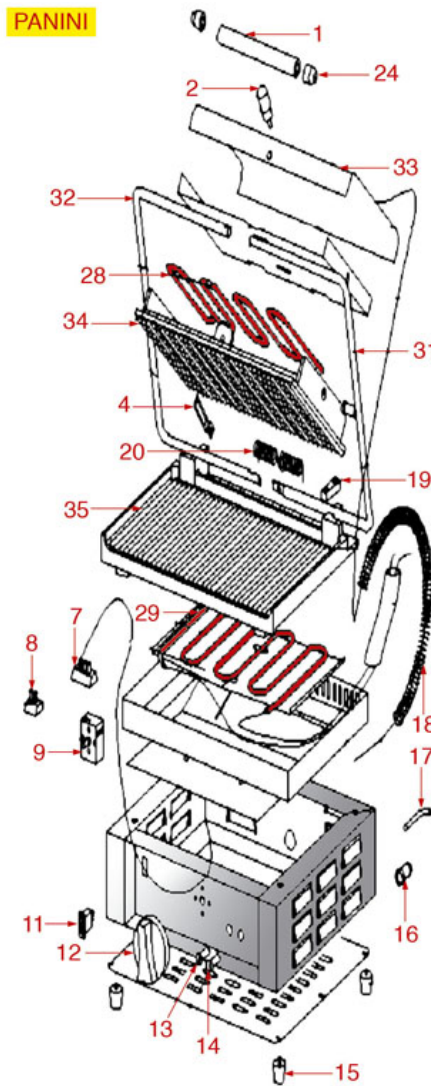

ROLLER GRILL

SANDWICH GRILLS SAVOJE-PANINI-MAJESTIC

RG01

Positions without LF code no.: upon request

ROLLER GRILL

Position	LF code no.	Description
3	3755630	HEATING ELEMENT 1200W 230V
6	3755629	HEATING ELEMENT 1800W 240V
8	3247018	2-POLE TERMINAL BLOCK FV77 20A 600V
9	3444595	SINGLE-PHASE THERMOSTAT 40-280°C
11	3319371	BLACK BIPOLAR SWITCH 16A 250V
12	3241512	BLACK KNOB $\varnothing$ 51 mm
13	3221139	RED INDICATOR LIGHT 230V
14	3221303	GREEN INDICATOR LAMP 230V
20	3250137	SPRING $\varnothing$ 21x125 mm
28	3755626	HEATING ELEMENT 800W 240V
29	3755631	HEATING ELEMENT 1200W 230V
36	3247009	6-POLE TERMINAL BLOCK FV122/B 40A 600V