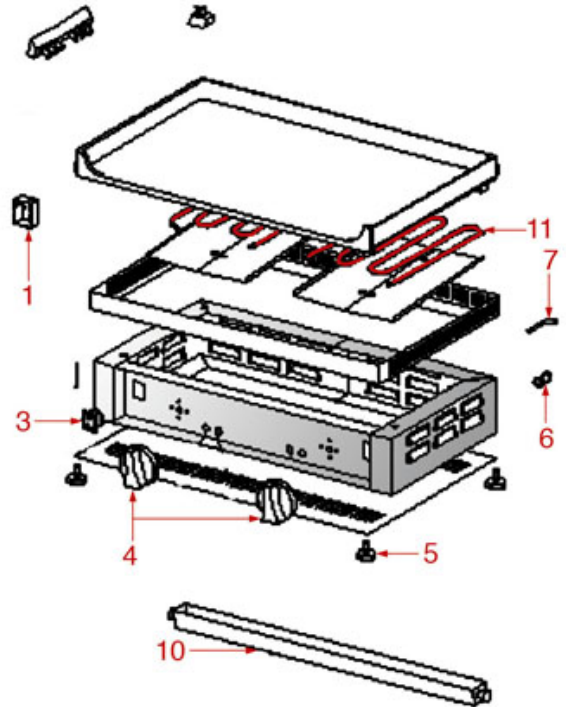

ROLLER GRILL

BOILING TOP PSE400/600-PSG400/600

PSE600

PSG400

PSG600