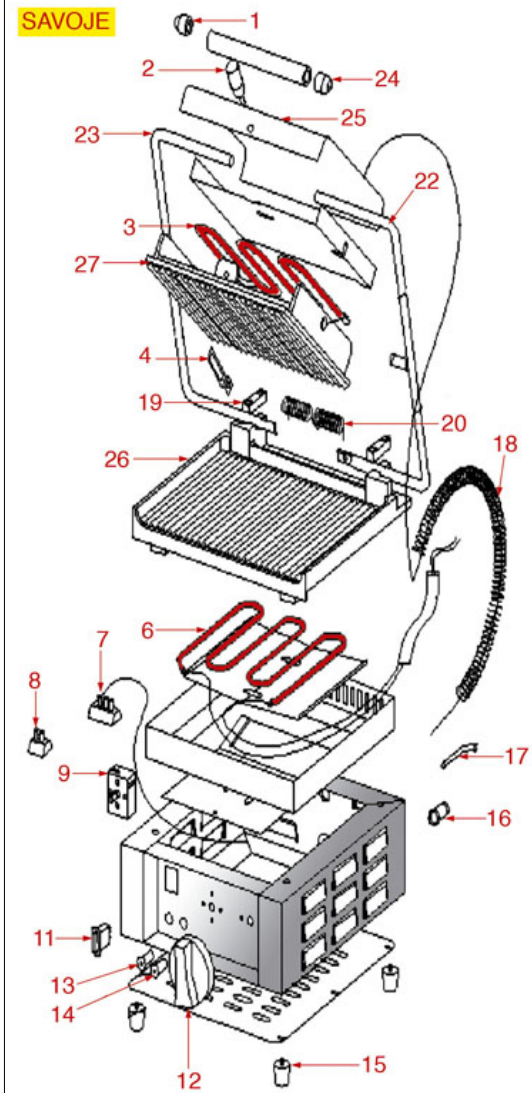

ROLLER GRILL

SANDWICH GRILLS SAVOJE-PANINI-MAJESTIC

RG01

Positions without LF code no.: upon request

ROLLER GRILL

Position	LF code no.	Description
3	3755630	HEATING ELEMENT 1200W 230V
6	3755629	HEATING ELEMENT 1800W 240V
8	3247018	2-POLE TERMINAL BLOCK FV77 20A 600V
9	3444595	SINGLE-PHASE THERMOSTAT 40-280°C
11	3319371	BLACK BIPOLAR SWITCH 16A 250V
12	3241512	BLACK KNOB $\varnothing$ 51 mm
13	3221139	RED INDICATOR LIGHT 230V
14	3221303	GREEN INDICATOR LAMP 230V
20	3250137	SPRING $\varnothing$ 21x125 mm
28	3755626	HEATING ELEMENT 800W 240V
29	3755631	HEATING ELEMENT 1200W 230V
36	3247009	6-POLE TERMINAL BLOCK FV122/B 40A 600V