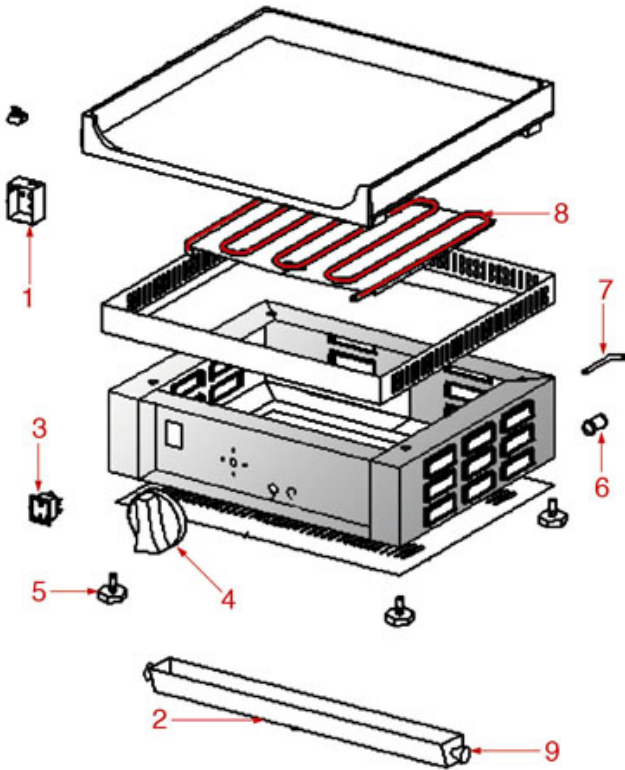

ROLLER GRILL

BOILING TOP PSE400/600-PSG400/600

PSE400