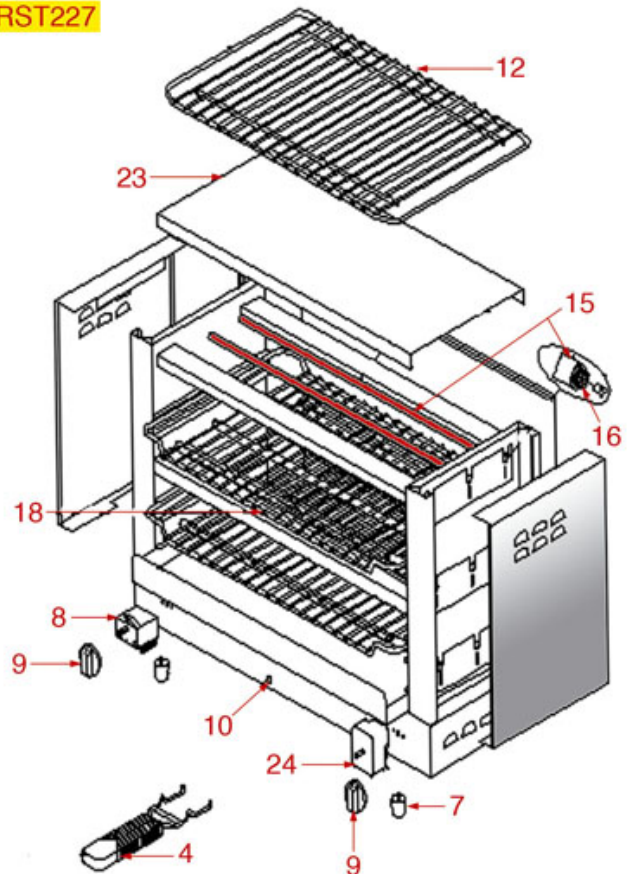

RST227

RG03

Positions without LF code no.: upon request