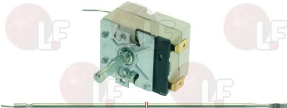

3444361 SINGLE-PHASE THERMOSTAT 50-320°C

D-shaped pin ø 6x4.6 mm
capillary 950 mm - 16A 250V
bulb ø 3x160 mm
for Crêpe pan (KRAMPOUZ) CEBIA4A0 - RK400