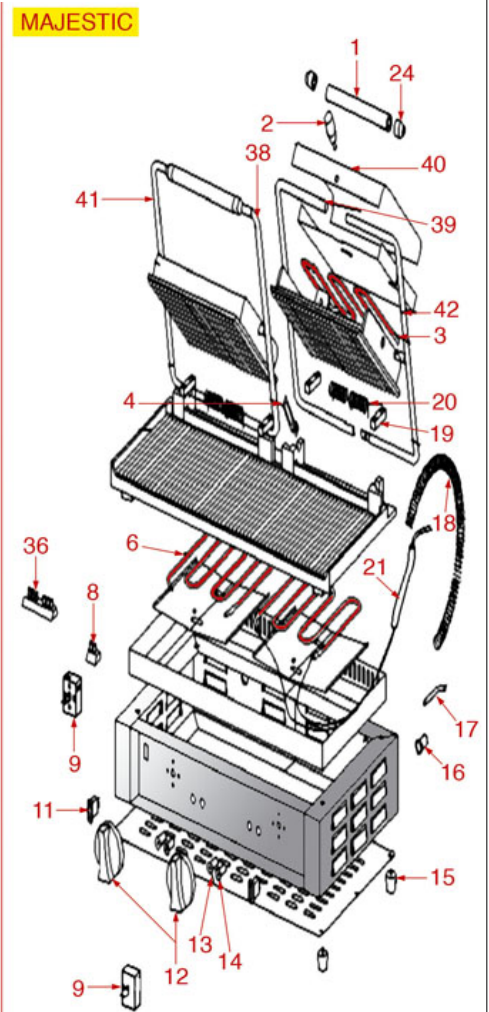

ROLLER GRILL

SANDWICH GRILLS SAVOJE-PANINI-MAJESTIC

RG01

Positions without LF code no.: upon request

ROLLER GRILL

Position	LF code no.	Description
3	3755630	HEATING ELEMENT 1200W 230V
6	3755629	HEATING ELEMENT 1800W 240V
8	3247018	2-POLE TERMINAL BLOCK FV77 20A 600V
9	3444595	SINGLE-PHASE THERMOSTAT 40-280°C
11	3319371	BLACK BIPOLAR SWITCH 16A 250V
12	3241512	BLACK KNOB $\varnothing$ 51 mm
13	3221139	RED INDICATOR LIGHT 230V
14	3221303	GREEN INDICATOR LAMP 230V
20	3250137	SPRING $\varnothing$ 21x125 mm
28	3755626	HEATING ELEMENT 800W 240V
29	3755631	HEATING ELEMENT 1200W 230V
36	3247009	6-POLE TERMINAL BLOCK FV122/B 40A 600V