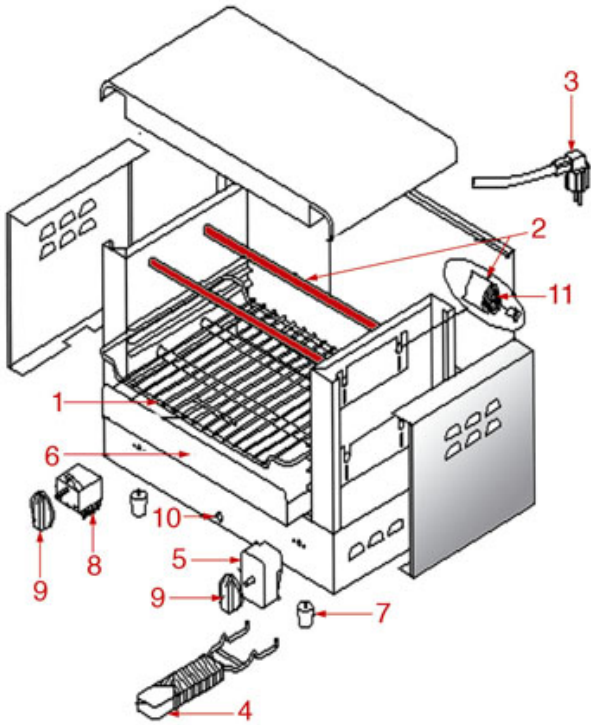

ROLLER GRILL

TOASTERS BAR100-BAR200-RST127/128/227

BAR100 - BAR200