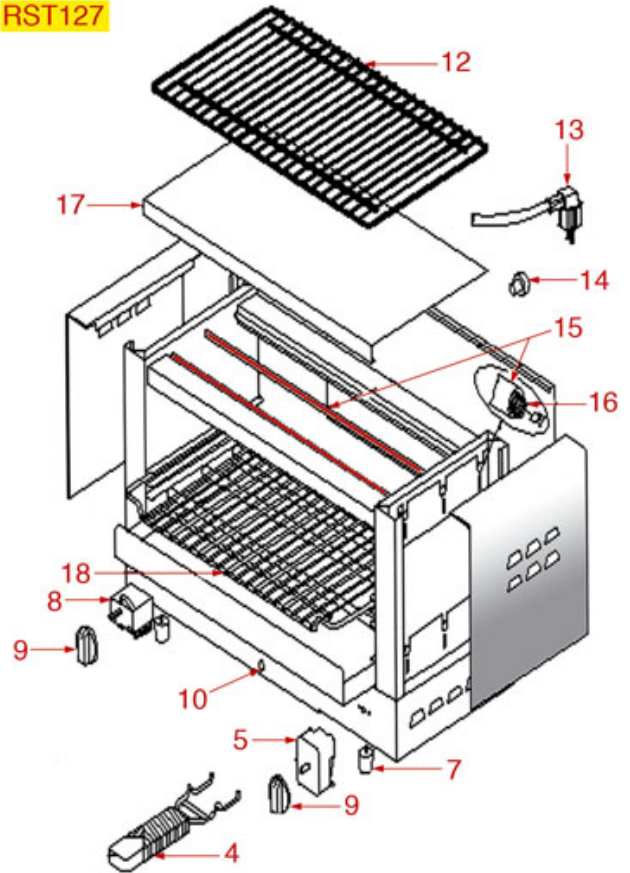

ROLLER GRILL

TOASTERS BAR100-BAR200-RST127/128/227

BAR100 - BAR200

RST127

RST128

RST227

RG03

Positions without LF code no.: upon request