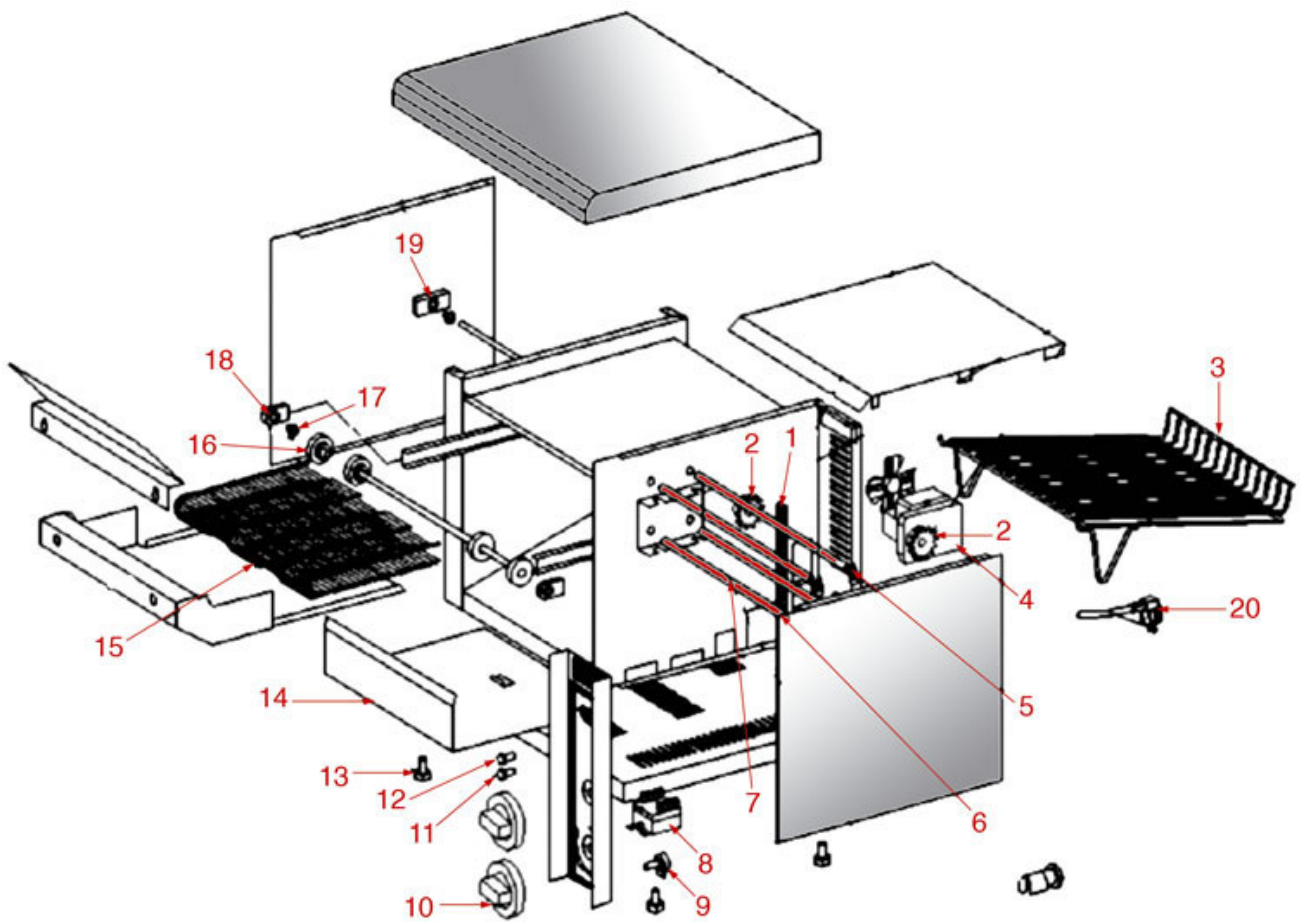

ROLLER GRILL

ROTARY SANDWICH GRILL CT540S

CT540S

RG04

Positions without LF code no.: upon request

ROLLER GRILL

Position	LF code no.	Description
4	3240592	GEARMOTOR 230V 50Hz 0.15A
5	3755628	WIRE HEATING ELEMENT 225W 115V
6	3755615	WIRE HEATING ELEMENT 400W 115V
7	3755610	QUARTZ PIPE $\varnothing$ 11.4x320 mm
8	3057165	SELECTOR SWITCH 0-3 POSITIONS
9	3057166	POTENTIOMETER
10	3241512	BLACK KNOB $\varnothing$ 51 mm
11	3221303	GREEN INDICATOR LAMP 230V
12	3221139	RED INDICATOR LIGHT 230V