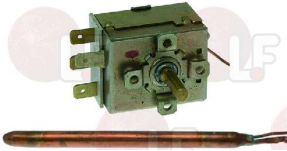

Thermostats

3444636 SINGLE-PHASE THERMOSTAT TR2 30-86°C

D-shaped pin ø 6x4.6 mm
capillary length 850 mm - 16A 400V
bulb ø 6.5x95 mm