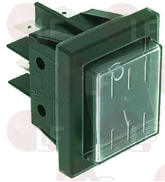

Suitable for:

ROLLER GRILL

Suitable for:

Switches

3319154 BLACK BIPOLAR SWITCH 16A 250V

with push-button cover
0-I silk-screen printing
max temperature 120°C
mounting hole 22x30 mm
for Juice extractor (SANTOS)

ROLLER GRILL A07002

3319371 BLACK BIPOLAR SWITCH 16A 250V

silk-screen printing 0 - I
temperature max. 120°C
mounting hole 22x30 mm

ROLLER GRILL A07025

ROLLER GRILL A07027

ROLLER GRILL A07030

3319944 GREEN BIPOLAR SWITCH 16A 250V

with indicator light
0-I silk-screen printing
temperature max 120°C
mounting hole 22x30 mm

ROLLER GRILL A07032

3319016 RED BIPOLAR SWITCH 16A 250V

with indicator lamp
silk-screen print 0 - I
max temperature 120°C
mounting hole 22x30 mm

ROLLER GRILL A07003

3319969 RED SINGLE POLE SWITCH 16A 250V

max temperature 120°C
mounting hole 11x30 mm

ROLLER GRILL A07012

Terminal blocks

3247003 2-POLE CERAMIC TERMINAL BLOCK

for cable max 2.5 mm²
operating temperature 300°C
nominal voltage 450V
dimensions 20x21x18 mm

ROLLER GRILL A16003

3247018 2-POLE TERMINAL BLOCK FV77 20A 600V

for cable max 4 mm²
operating temperature 150°C
nominal voltage 450 V

ROLLER GRILL A16012