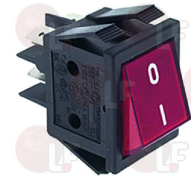

3319016 RED BIPOLAR SWITCH 16A 250V

with indicator lamp
silk-screen print 0 - I
max temperature 120°C
mounting hole 22x30 mm