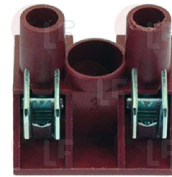

3247018 2-POLE TERMINAL BLOCK FV77 20A 600V

for cable max 4 mm²
operating temperature 150°C
nominal voltage 450 V